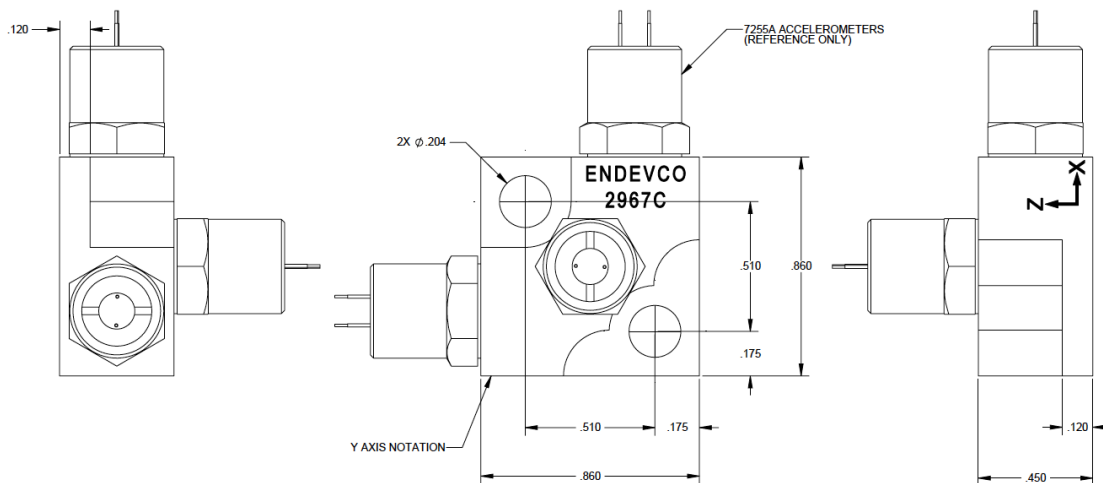

Triaxial mounting block 2967C

Accessory

Description

Triaxial mounting block for 7255A, 2255B (1/4-28 threaded holes), 10-32 mounting screws

Specifications

Material Titanium

Continued product improvement necessitates that Endevco reserve the right to modify these specifications without notice. Endevco maintains a program of constant surveillance over all products to ensure a high level of reliability. This program includes attention to reliability factors during product design, the support of stringent Quality Control requirements, and compulsory corrective action procedures. These measures, together with conservative specifications have made the name Endevco synonymous with reliability. 082119